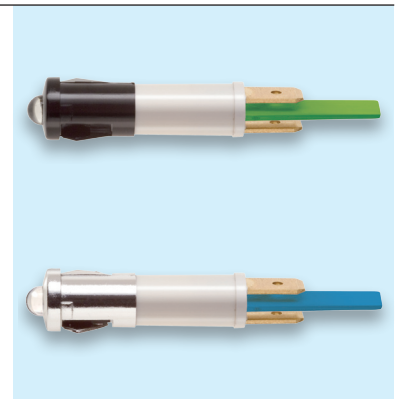

## LDF/09/xx

Faston support the same colour as the emitted light

Black or chromium plated lens

HOLE

DIAMETER **9**

VOLTAGE

12 VAC-DC  
24/28 VAC-DC  
48 VAC-DC

CONSUMPTION

20 mA Max

110-130 VAC-DC  
230 VAC-DC

5 mA Max  
3 mA Max

100.000 h  
Life hours

50 pcs/unit  
Package

LENS

LDF/09/01

The light indicator can be used with AC and DC; with direct current polarization of the light indicator is not necessary