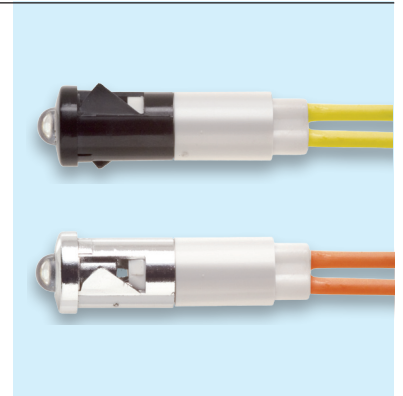

## LD/09/xx

Wires the same colour as the emitted light

Black or chromium plated lens

HOLE

DIAMETER **9**

VOLTAGE

12 VAC-DC  
24/28 VAC-DC  
48 VAC-DC

CONSUMPTION

20 mA Max

110-130 VAC-DC  
230 VAC-DC

5 mA Max  
3 mA Max

100.000 h  
Life hours

50 pcs/unit  
Package

LENS

LD/09/01

The light indicator can be used with AC and DC; with direct current polarization of the light indicator is not necessary

## LDF/09/xx

Faston support the same colour as the emitted light

Black or chromium plated lens

HOLE

DIAMETER **9**

VOLTAGE

12 VAC-DC  
24/28 VAC-DC  
48 VAC-DC

CONSUMPTION

20 mA Max

110-130 VAC-DC  
230 VAC-DC

5 mA Max  
3 mA Max

100.000 h  
Life hours

50 pcs/unit  
Package

LENS

LDF/09/01

The light indicator can be used with AC and DC; with direct current polarization of the light indicator is not necessary