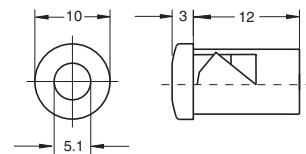

The light indicator can be used with AC and DC; with direct current polarization of the light indicator is not necessary

LIGHT EMITTED COLOUR

Red

Green

Yellow

Blue

White