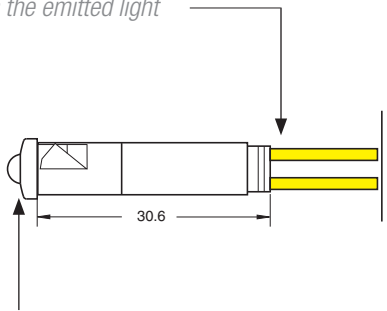

## LD/09/xx

Wires the same colour as the emitted light

Black or chromium plated lens

HOLE

DIAMETER **9**

VOLTAGE

12 VAC-DC  
24/28 VAC-DC  
48 VAC-DC

CONSUMPTION

20 mA Max

110-130 VAC-DC  
230 VAC-DC

5 mA Max  
3 mA Max

100.000 h  
Life hours

50 pcs/unit  
Package

LENS

LD/09/01

The light indicator can be used with AC and DC; with direct current polarization of the light indicator is not necessary

## LDF/09/xx

Faston support the same colour as the emitted light

Black or chromium plated lens

HOLE

DIAMETER **9**

VOLTAGE

12 VAC-DC  
24/28 VAC-DC  
48 VAC-DC

CONSUMPTION