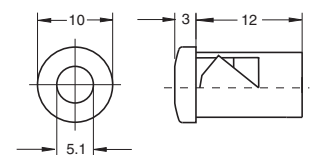

The light indicator can be used with AC and DC; with direct current polarization of the light indicator is not necessary

LIGHT EMITTED COLOUR

Red

Green

Yellow

Blue

White