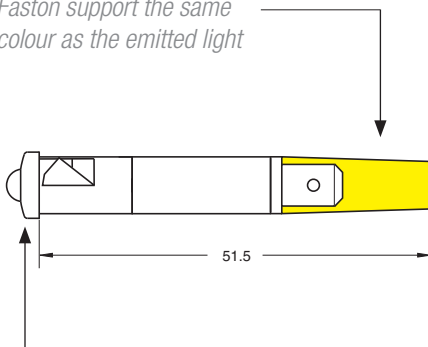

LIGHT EMITTED COLOUR

Red

Green

Yellow

Blue

White

## LDF/09/xx

Faston support the same colour as the emitted light

Black or chromium plated lens

HOLE

DIAMETER **9**

VOLTAGE

12 VAC-DC  
24/28 VAC-DC  
48 VAC-DC

CONSUMPTION